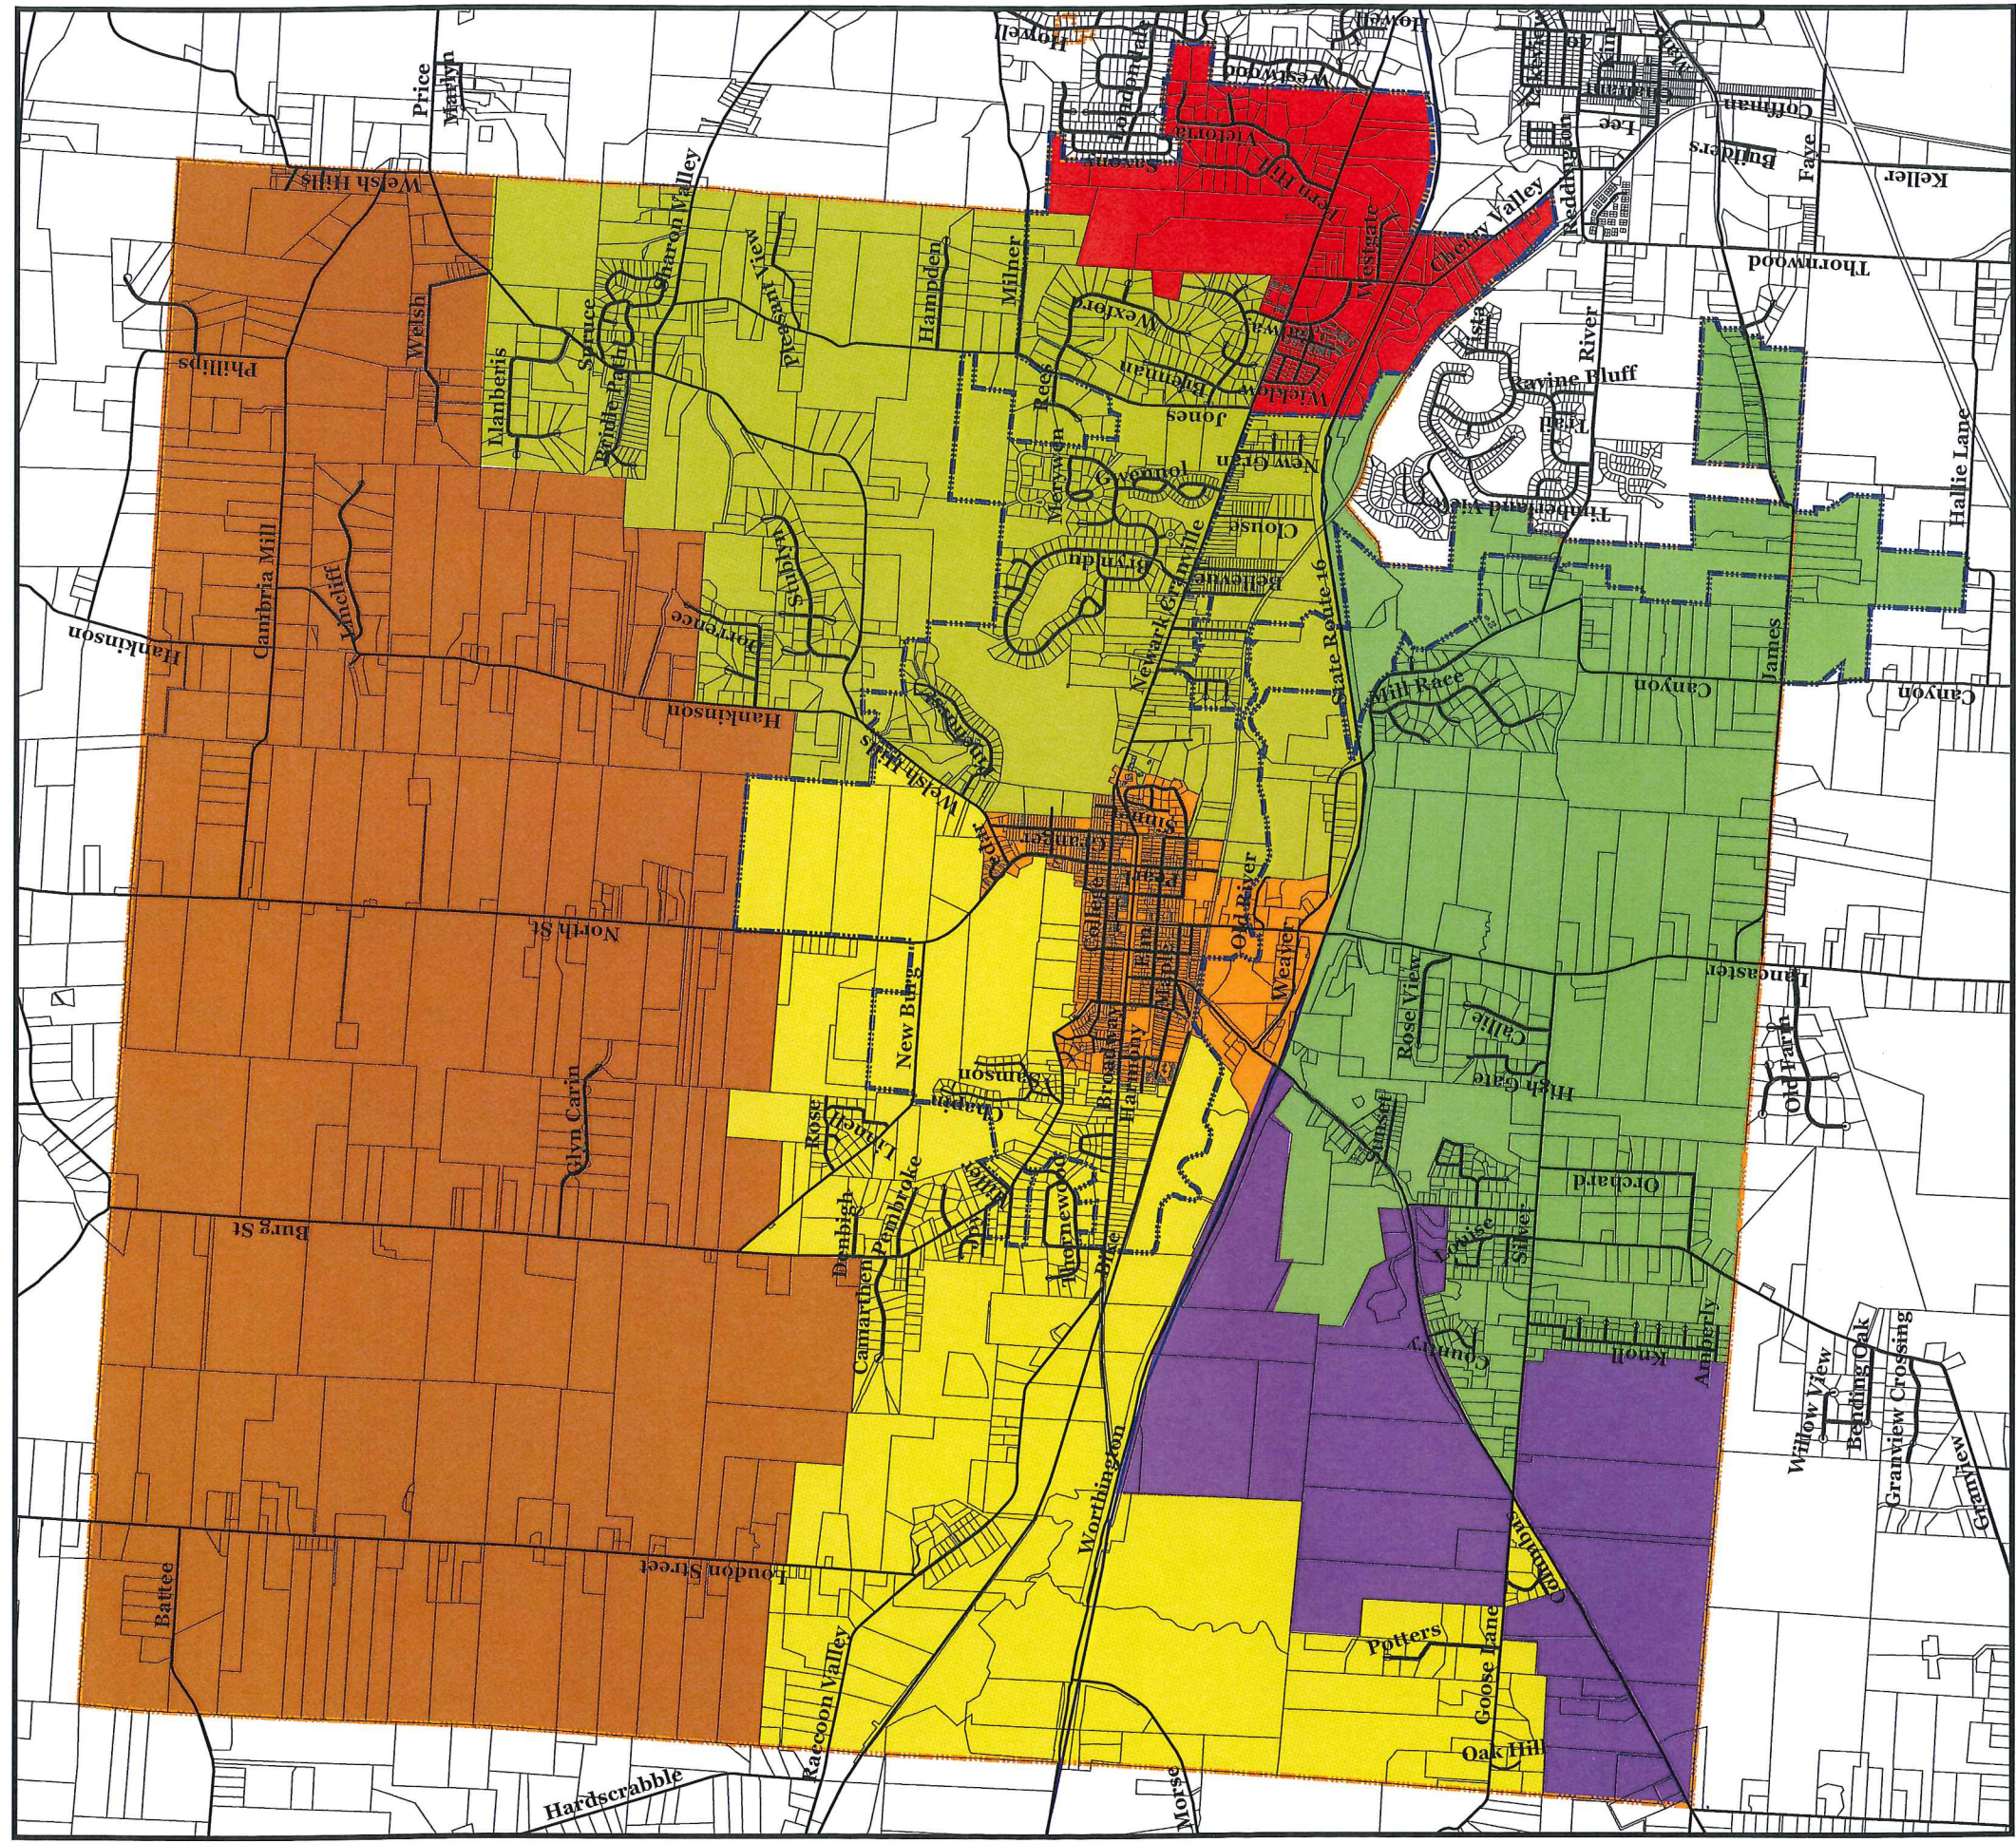

VILLAGE OF GRANVILLE

Comprehensive Plan Update

GRANVILLE TOWNSHIP

DRAFT

Legend

- Streets
- 161-improvements
- Parcels
- Granville
- Granville Township
- Cherry Valley
- Columbus Road
- Downtown
- Eastern Planning Area
- Western Planning Area
- Southern Planning Area
- Northern Planning Area

December 9, 2011

Plate 1

Planning Areas Map