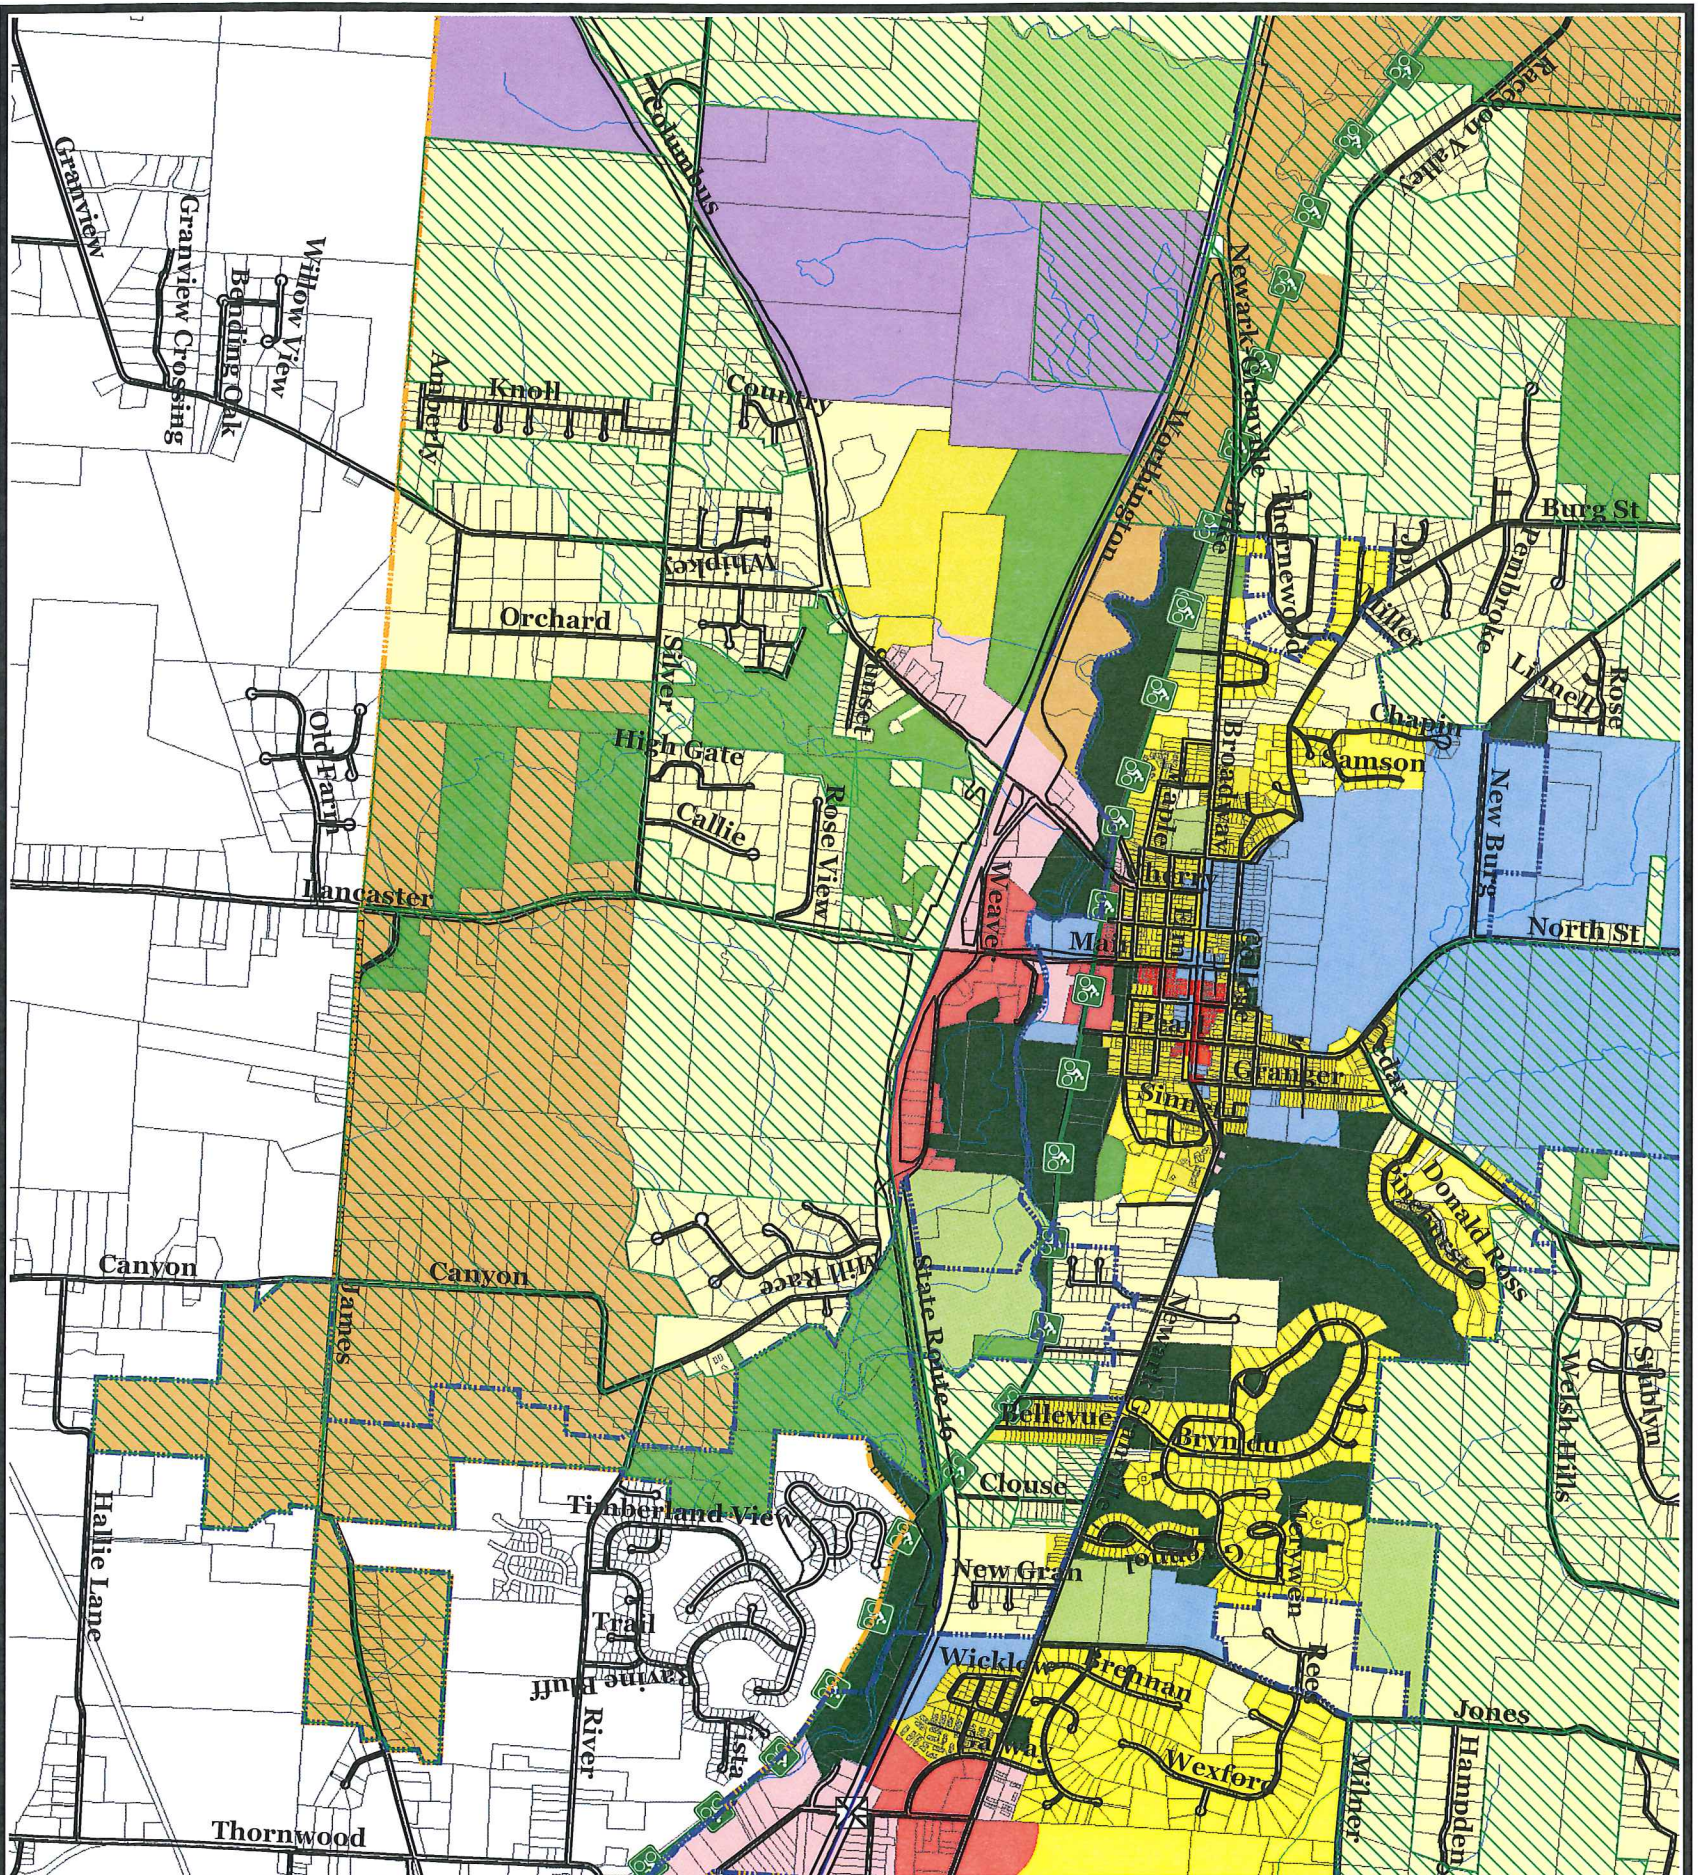

VILLAGE OF  
GRANVILLE

Comprehensive Plan Update  
GRANVILLE  
TOWNSHIP

Legend	
	Granville
	Granville Township
	T.J. Evans Bike Trail
	Closed Road
	New Interchange Roadway
	Streets
	Water
	Parks & Recreational Facilities
	Township Open Space
	Village Open Space
	Institutional
	Agriculture
	Rural Residential
	Conservation Design Areas
	Suburban Residential
	Urban Residential
	Neighborhood Commercial
	Mixed Use Neighborhood Center
	Traditional Central Business District
	Research & Technology

March 20, 2012

Plate 12

Southern Planning Area